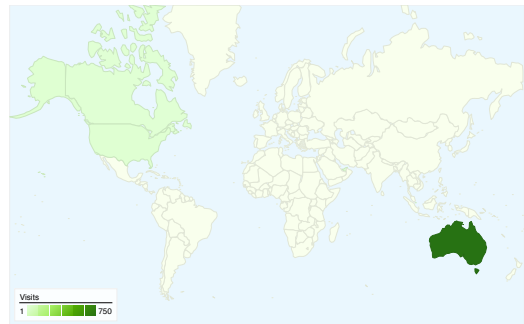

**Site Usage**

**771** Visits

**46.82%** Bounce Rate

**2,322** Pageviews

**00:02:45** Avg. Time on Site

**3.01** Pages/Visit

**37.74%** % New Visits

**Visitors Overview**

**Visitors**  
**349**

**Map Overlay**

**Traffic Sources Overview**

- **Search Engines**  
418.00 (54.22%)
- **Direct Traffic**  
257.00 (33.33%)
- **Referring Sites**  
96.00 (12.45%)

**Content Overview**

All traffic sources sent a total of 771 visits

-  **33.33%** Direct Traffic
-  **12.45%** Referring Sites
-  **54.22%** Search Engines

- **Search Engines**  
418.00 (54.22%)
- **Direct Traffic**  
257.00 (33.33%)
- **Referring Sites**  
96.00 (12.45%)

## 771 visits came from 14 countries/territories

Site Usage

Country/Territory	Visits	Pages/Visit	Avg. Time on Site	% New Visits	Bounce Rate
<b>Visits</b> <b>771</b> % of Site Total: 100.00%	<b>Pages/Visit</b> <b>3.01</b> Site Avg: 3.01 (0.00%)	<b>Avg. Time on Site</b> <b>00:02:45</b> Site Avg: 00:02:45 (0.00%)	<b>% New Visits</b> <b>37.74%</b> Site Avg: 37.74% (0.00%)	<b>Bounce Rate</b> <b>46.82%</b> Site Avg: 46.82% (0.00%)	
Australia	750	3.03	00:02:47	36.00%	46.27%
United States	6	2.00	00:00:54	100.00%	83.33%
Canada	3	6.67	00:02:34	100.00%	0.00%
Singapore	2	3.00	00:00:46	100.00%	50.00%
United Arab Emirates	1	1.00	00:00:00	100.00%	100.00%
Czech Republic	1	1.00	00:00:00	100.00%	100.00%
France	1	1.00	00:00:00	100.00%	100.00%
Sudan	1	1.00	00:00:00	100.00%	100.00%
Taiwan	1	1.00	00:00:00	100.00%	100.00%