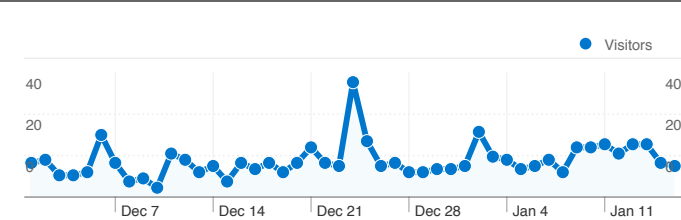

**Site Usage**

**771** Visits

**46.82%** Bounce Rate

**2,322** Pageviews

**00:02:45** Avg. Time on Site

**3.01** Pages/Visit

**37.74%** % New Visits

**Visitors Overview**

## 349 people visited this site

**771** Visits

**349** Absolute Unique Visitors

**2,322** Pageviews

**3.01** Average Pageviews

**00:02:45** Time on Site

**46.82%** Bounce Rate

**37.74%** New Visits

## 771 visits came from 14 countries/territories

Site Usage

Country/Territory	Visits	Pages/Visit	Avg. Time on Site	% New Visits	Bounce Rate
<b>Visits</b> <b>771</b> % of Site Total: 100.00%	<b>Pages/Visit</b> <b>3.01</b> Site Avg: 3.01 (0.00%)	<b>Avg. Time on Site</b> <b>00:02:45</b> Site Avg: 00:02:45 (0.00%)	<b>% New Visits</b> <b>37.74%</b> Site Avg: 37.74% (0.00%)	<b>Bounce Rate</b> <b>46.82%</b> Site Avg: 46.82% (0.00%)	
Australia	750	3.03	00:02:47	36.00%	46.27%
United States	6	2.00	00:00:54	100.00%	83.33%
Canada	3	6.67	00:02:34	100.00%	0.00%
Singapore	2	3.00	00:00:46	100.00%	50.00%
United Arab Emirates	1	1.00	00:00:00	100.00%	100.00%
Czech Republic	1	1.00	00:00:00	100.00%	100.00%
France	1	1.00	00:00:00	100.00%	100.00%
Sudan	1	1.00	00:00:00	100.00%	100.00%
Taiwan	1	1.00	00:00:00	100.00%	100.00%

New Zealand	1	4.00	00:25:37	100.00%	0.00%
					1 - 10 of 14

Pages on this site were viewed a total of 2,322 times

 **2,322** Pageviews

 **1,724** Unique Views

 **46.88%** Bounce Rate