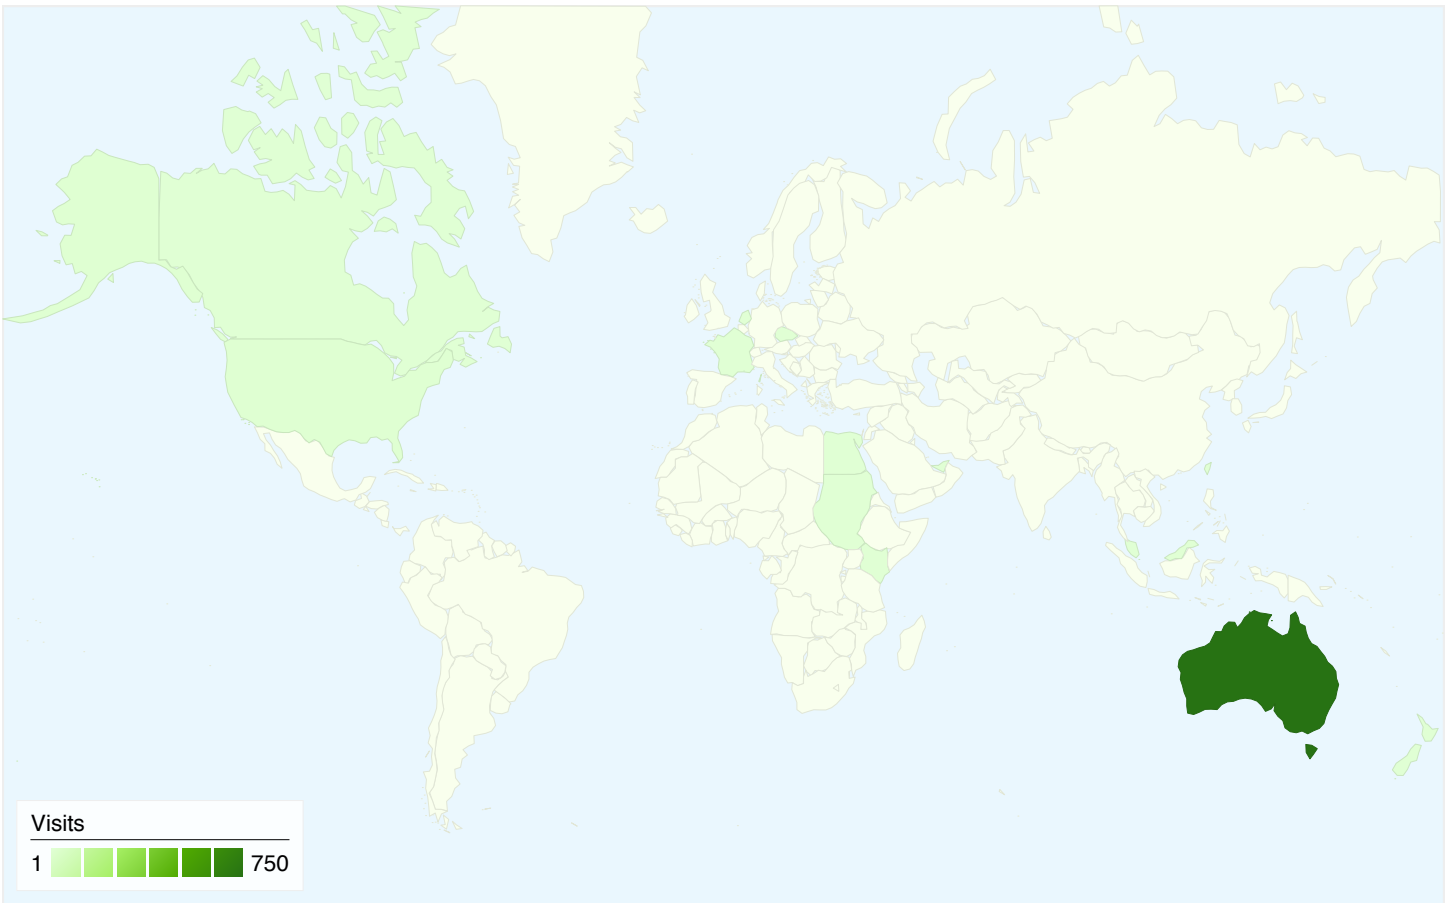

**Visitors**  
**349**

**Map Overlay**

**Traffic Sources Overview**

- **Search Engines**  
418.00 (54.22%)
- **Direct Traffic**  
257.00 (33.33%)
- **Referring Sites**  
96.00 (12.45%)

**Content Overview**

All traffic sources sent a total of 771 visits

-  **33.33%** Direct Traffic
-  **12.45%** Referring Sites
-  **54.22%** Search Engines

- **Search Engines**  
418.00 (54.22%)
- **Direct Traffic**  
257.00 (33.33%)
- **Referring Sites**  
96.00 (12.45%)

## Top Traffic Sources

Sources	Visits	% visits	Keywords	Visits	% visits
google (organic)	401	52.01%	glen waverley uniting church	86	20.57%
(direct) ((none))	257	33.33%	christmas alight	78	18.66%
ucappeg.org (referral)	23	2.98%	gwuc	37	8.85%
facebook.com (referral)	16	2.08%	diane greenwood kenya	28	6.70%
ajh.id.au (referral)	11	1.43%	glen waverley church	9	2.15%

## 771 visits came from 14 countries/territories

Site Usage

Country/Territory	Visits	Pages/Visit	Avg. Time on Site	% New Visits	Bounce Rate
<b>Visits</b> <b>771</b> % of Site Total: 100.00%	<b>Pages/Visit</b> <b>3.01</b> Site Avg: 3.01 (0.00%)	<b>Avg. Time on Site</b> <b>00:02:45</b> Site Avg: 00:02:45 (0.00%)	<b>% New Visits</b> <b>37.74%</b> Site Avg: 37.74% (0.00%)	<b>Bounce Rate</b> <b>46.82%</b> Site Avg: 46.82% (0.00%)	
Australia	750	3.03	00:02:47	36.00%	46.27%
United States	6	2.00	00:00:54	100.00%	83.33%
Canada	3	6.67	00:02:34	100.00%	0.00%
Singapore	2	3.00	00:00:46	100.00%	50.00%
United Arab Emirates	1	1.00	00:00:00	100.00%	100.00%
Czech Republic	1	1.00	00:00:00	100.00%	100.00%
France	1	1.00	00:00:00	100.00%	100.00%
Sudan	1	1.00	00:00:00	100.00%	100.00%
Taiwan	1	1.00	00:00:00	100.00%	100.00%